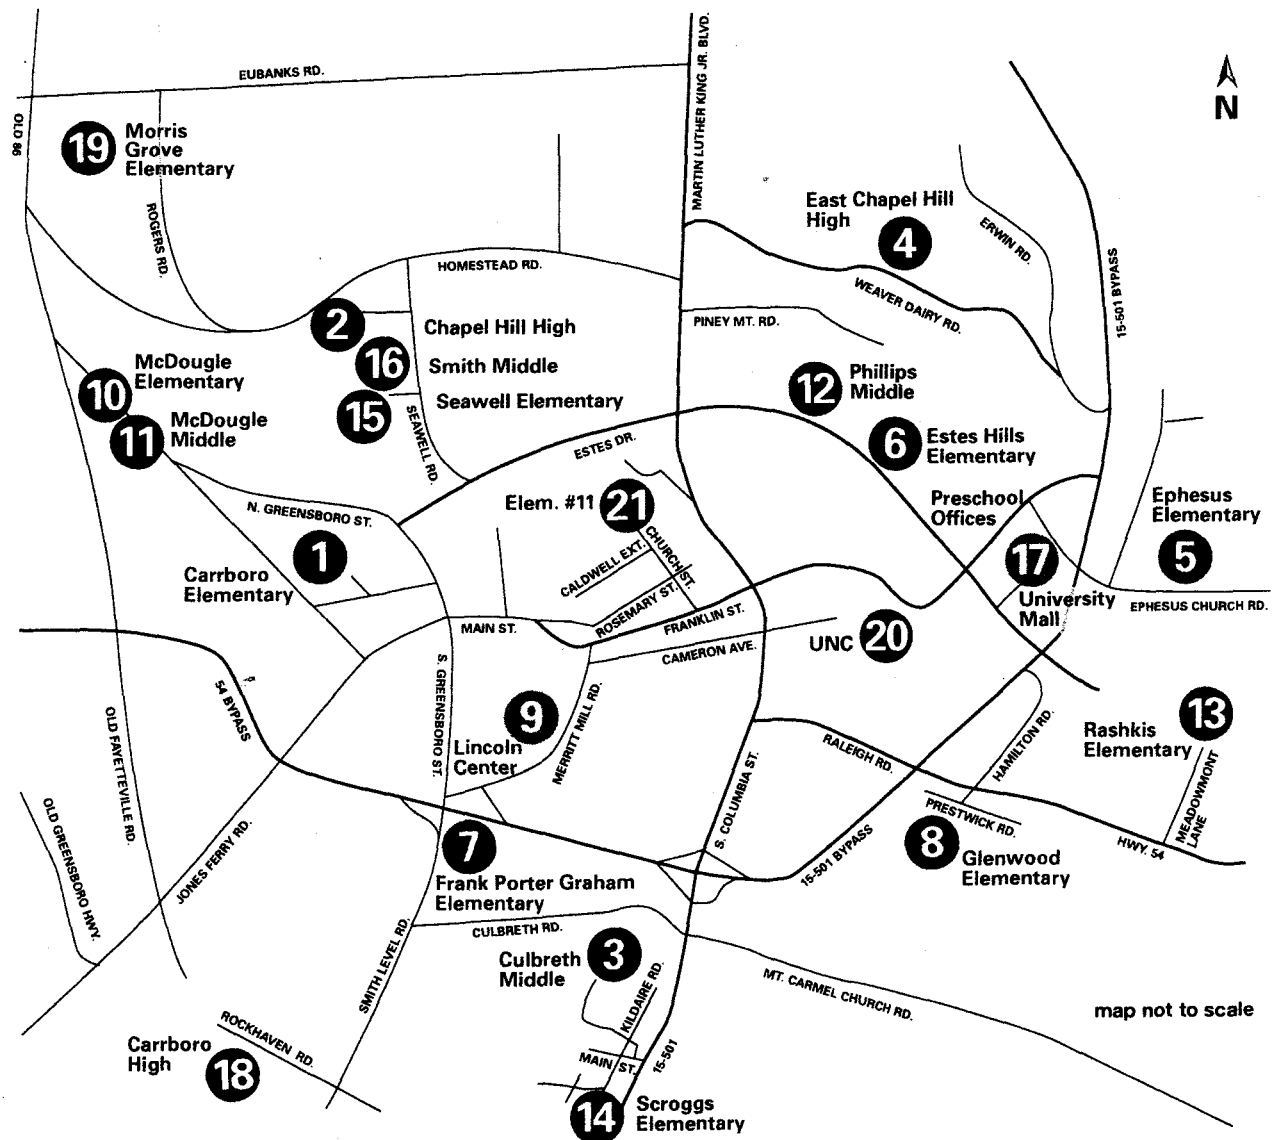

CHAPEL HILL-CARRBORO CITY SCHOOLS

- | | | |
|---|---|---|
| <p>1 Carrboro Elementary*
(919) 968-3652 Bus Route CW</p> <p>2 Chapel Hill High
(919) 929-2106 Bus Route HS</p> <p>3 Culbreth Middle
(919) 929-7161 Bus Route D</p> <p>4 East Chapel Hill High
(919) 969-2482 Bus Route T</p> <p>5 Ephesus Elementary*
(919) 929-8715 Bus Route F</p> <p>6 Estes Hills Elementary
(919) 942-4753 Bus Route G</p> <p>7 Frank Porter Graham Elementary*
(919) 942-6491 Bus Route J & D</p> <p>8 Glenwood Elementary*
(919) 968-3473 Bus Route G & S</p> | <p>9 Lincoln Center
(919) 967-8211 Bus Route CM
Phoenix Academy
(919) 918-2300</p> <p>10 McDougale Elementary*
(919) 969-2435 Bus Route F</p> <p>11 McDougale Middle
(919) 933-1556 Bus Route F</p> <p>12 Phillips Middle
(919) 929-2188 Bus Route G</p> <p>13 Rashkis Elementary*
(919) 918-2160 Bus Route V</p> <p>14 Scroggs Elementary*
(919) 918-7165 Bus Route V & N/S Express</p> <p>15 Seawell Elementary*
(919) 967-4343 Bus Route HS</p> | <p>16 Smith Middle
(919) 918-2145 Bus Route HS</p> <p>17 Preschool/Head Start Offices
(919) 918-2153</p> <p>18 Carrboro High
(919) 918-2200 Bus Route J</p> <p>19 Morris Grove Elementary*
(919) 918-4800</p> <p>20 UNC Hospital School
(919) 966-1288</p> <p>21 Elementary 11
Scheduled Opening 2011</p> |
|---|---|---|

* Pre-K Programs

Chapel Hill/Carrboro City Schools

Map not to scale

- 6 Carrboro Elementary & Pre K
- 18 Carrboro High School
- 7 Elementary #11
- 3 Chapel Hill High School
- 10 Culbreth Middle School
- 12 East Chapel Hill High School
- 16 Ephesus Elementary
- 14 Estes Hills Elementary
- 9 Frank Porter Graham Elem.
- 15 Glenwood Elementary
- 8 Lincoln Center
- 1 McDougle Elementary
- 2 McDougle Middle School
- 13 Phillips Middle School
- 17 Rashkis Elem & Pre K
- 11 Scroggs Elementary
- 5 Seawell Elementary
- 4 Smith Middle School
- 19 Morris Grove Elementary