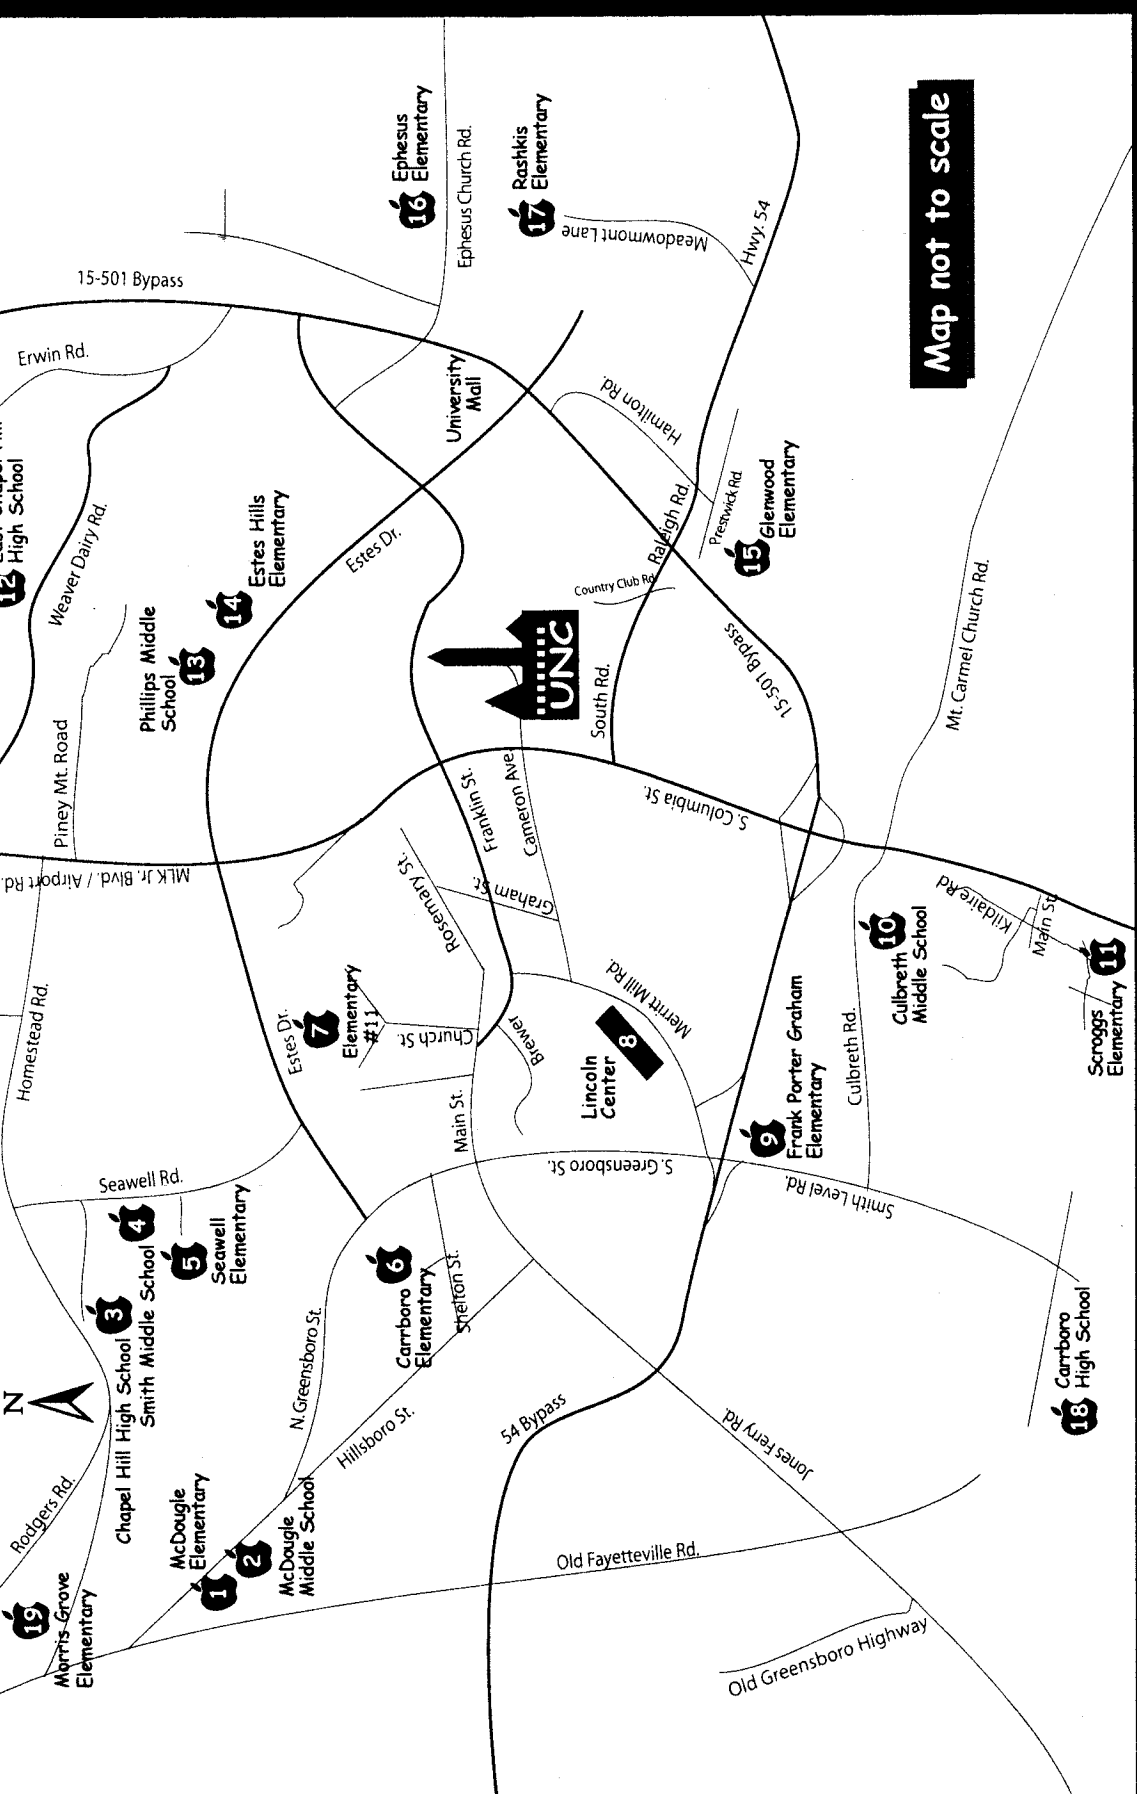

CHAPEL HILL-CARRBORO CITY SCHOOLS

- | | | |
|---|---|---|
| <p>1 Carrboro Elementary*
(919) 968-3652 Bus Route CW</p> <p>2 Chapel Hill High
(919) 929-2106 Bus Route HS</p> <p>3 Culbreth Middle
(919) 929-7161 Bus Route D</p> <p>4 East Chapel Hill High
(919) 969-2482 Bus Route T</p> <p>5 Ephesus Elementary*
(919) 929-8715 Bus Route F</p> <p>6 Estes Hills Elementary
(919) 942-4753 Bus Route G</p> <p>7 Frank Porter Graham Elementary*
(919) 942-6491 Bus Route J & D</p> <p>8 Glenwood Elementary*
(919) 968-3473 Bus Route G & S</p> | <p>9 Lincoln Center
(919) 967-8211 Bus Route CM
Phoenix Academy
(919) 918-2300</p> <p>10 McDougale Elementary*
(919) 969-2435 Bus Route F</p> <p>11 McDougale Middle
(919) 933-1556 Bus Route F</p> <p>12 Phillips Middle
(919) 929-2188 Bus Route G</p> <p>13 Rashkis Elementary*
(919) 918-2160 Bus Route V</p> <p>14 Scroggs Elementary*
(919) 918-7165 Bus Route V & N/S Express</p> <p>15 Seawell Elementary*
(919) 967-4343 Bus Route HS</p> | <p>16 Smith Middle
(919) 918-2145 Bus Route HS</p> <p>17 Preschool/Head Start Offices
(919) 918-2153</p> <p>18 Carrboro High
(919) 918-2200 Bus Route J</p> <p>19 Morris Grove Elementary*
(919) 918-4800</p> <p>20 UNC Hospital School
(919) 966-1288</p> <p>21 Elementary 11
Scheduled Opening 2011</p> |
|---|---|---|

* Pre-K Programs

Chapel Hill/Carrboro City Schools

Map not to scale

- 6 Carrboro Elementary & Pre K
- 18 Carrboro High School
- 7 Elementary #11
- 3 Chapel Hill High School
- 10 Culbreth Middle School
- 12 East Chapel Hill High School
- 16 Ephesus Elementary
- 14 Estes Hills Elementary
- 9 Frank Porter Graham Elem.
- 15 Glenwood Elementary
- 8 Lincoln Center
- 1 McDougle Elementary
- 2 McDougle Middle School
- 13 Phillips Middle School
- 17 Rashkis Elem & Pre K
- 11 Scroggs Elementary
- 5 Seawell Elementary
- 4 Smith Middle School
- 19 Morris Grove Elementary