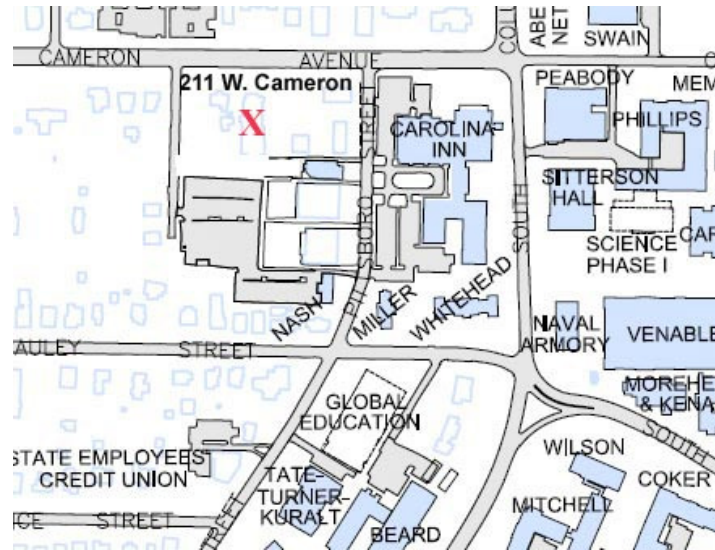

Directions to the Graduate Student Center
211A West Cameron Ave.
Chapel Hill, NC 27599

Go west on Cameron Ave. The Carolina Inn will be on your left. Cross over Pittsboro St.
The second building on your left (the church) is the Graduate Student Center.

Use the main front entrance, white doors marked with the Graduate Student Center sign.
The back entrance to the space is handicap accessible.
