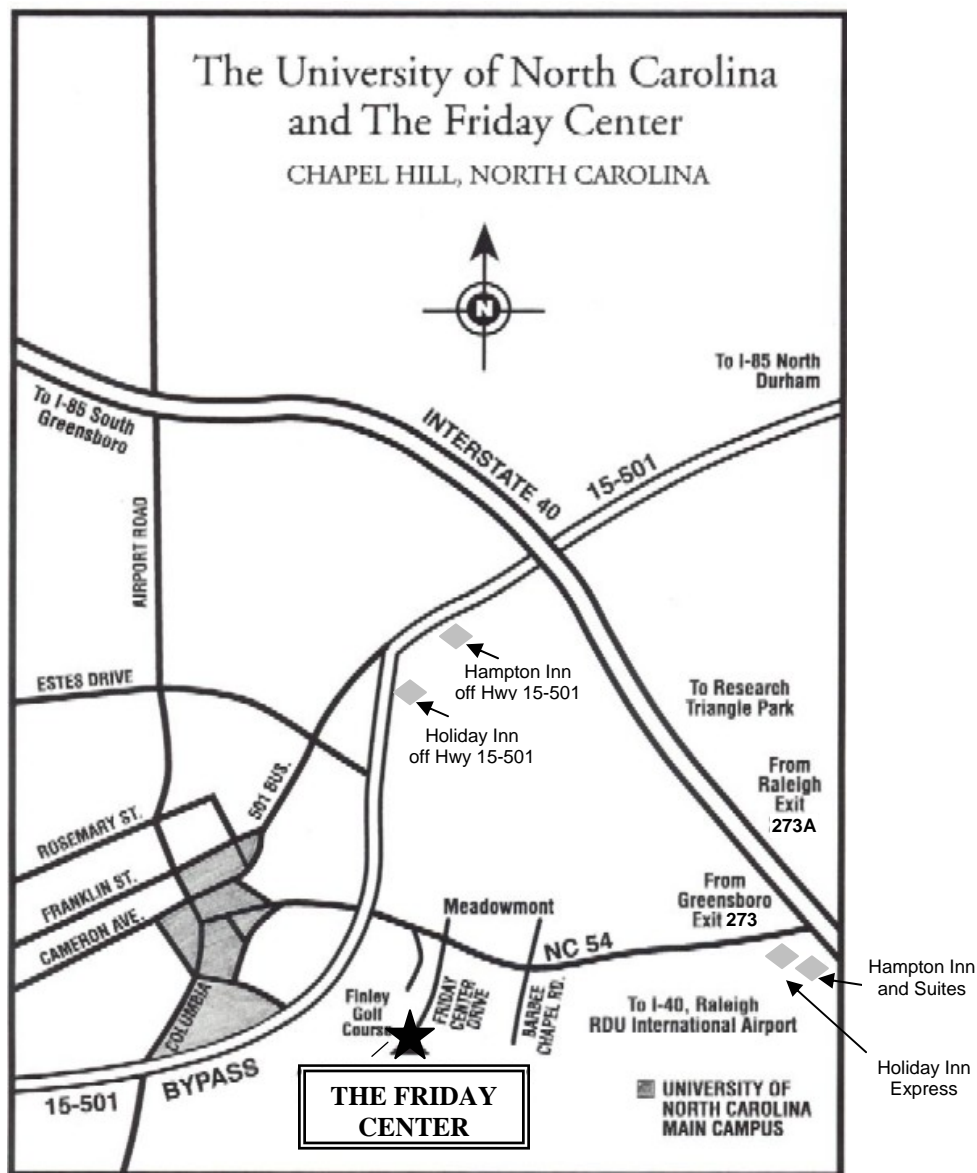

# World View March 2008 Seminars

March 25-26: Latin America and North Carolina

March 26-27: Understanding Contemporary Africa

## DIRECTIONS & PARKING

**From Winston-Salem, Greensboro, and points West:** Take I-40 East to **Exit 273** (Hwy 54 West to Chapel Hill). Turn right at the end of the ramp onto Hwy 54.

**From Raleigh, Wilmington, and points East:** Take I-40 West to **Exit 273A** (Hwy 54 West to Chapel Hill). The exit ramp will swing you around onto Hwy 54 without stopping.

Continue on Highway 54 for almost two miles and turn left at the light for Friday Center Drive. Take the **second** drive on the right into the visitor parking lot. No parking permit is required. Be careful not to park in UNC's Park and Ride Lot. Enter through the main doors of the Friday Center and look for signs directing you to the World View registration table.