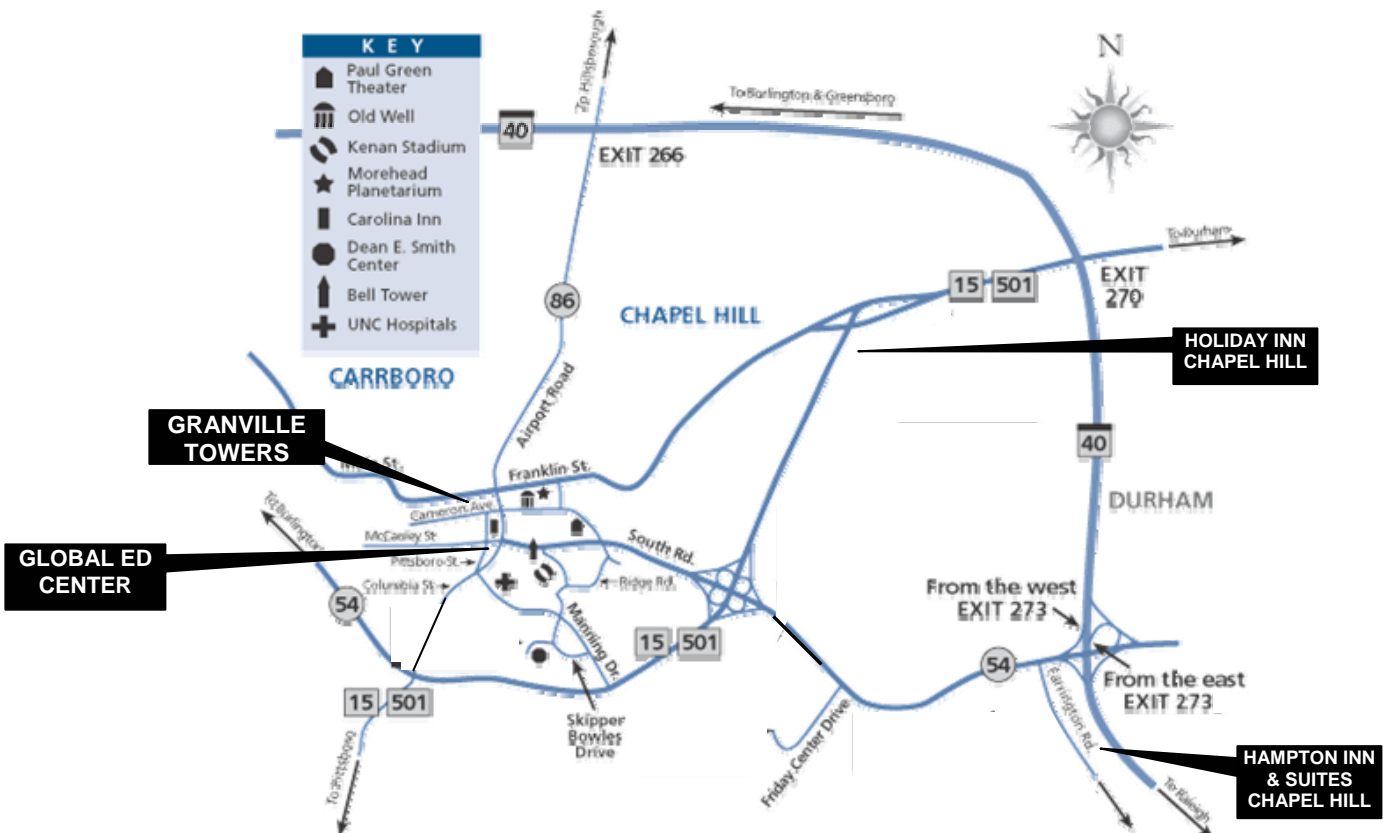

Directions to Chapel Hill and Granville Towers Parking Lot

From Raleigh and points East:

From I-40 take exit 270 (Hwy 15-501) and turn left onto Hwy 15-501 South, toward Chapel Hill. After approximately 2 miles, bear right and follow the signs to Franklin Street. Continue another 3 miles on Franklin Street until you enter downtown Chapel Hill. Once you pass the light at Columbia Street and University Baptist Church on the left, make a left into University Square. Granville Towers is located behind this shopping center. Pass Granville Towers East on your right and then turn right to get to Granville Towers South, which will be directly ahead of you. **Note:** Please pick up a parking permit at the reception desk of South Tower. Park in the rear of the lot. Exit the parking lot by foot onto Cameron Avenue and make your way to the FedEx Global Education Center.

Map of Granville Towers and Walking Directions Granville Towers Parking Lot to the FedEx Global Education Center

Exit Granville Towers Parking Lot onto Cameron Avenue on the south side of the lot (not Franklin Street). Turn left (east) and walk ½ block. Turn right (south) onto Pittsboro Street and continue for one block. The FedEx Global Ed Center will be on the left, past the Carolina Inn and McCauley Street/South Road. Look for blue and white World View signs to guide your way.