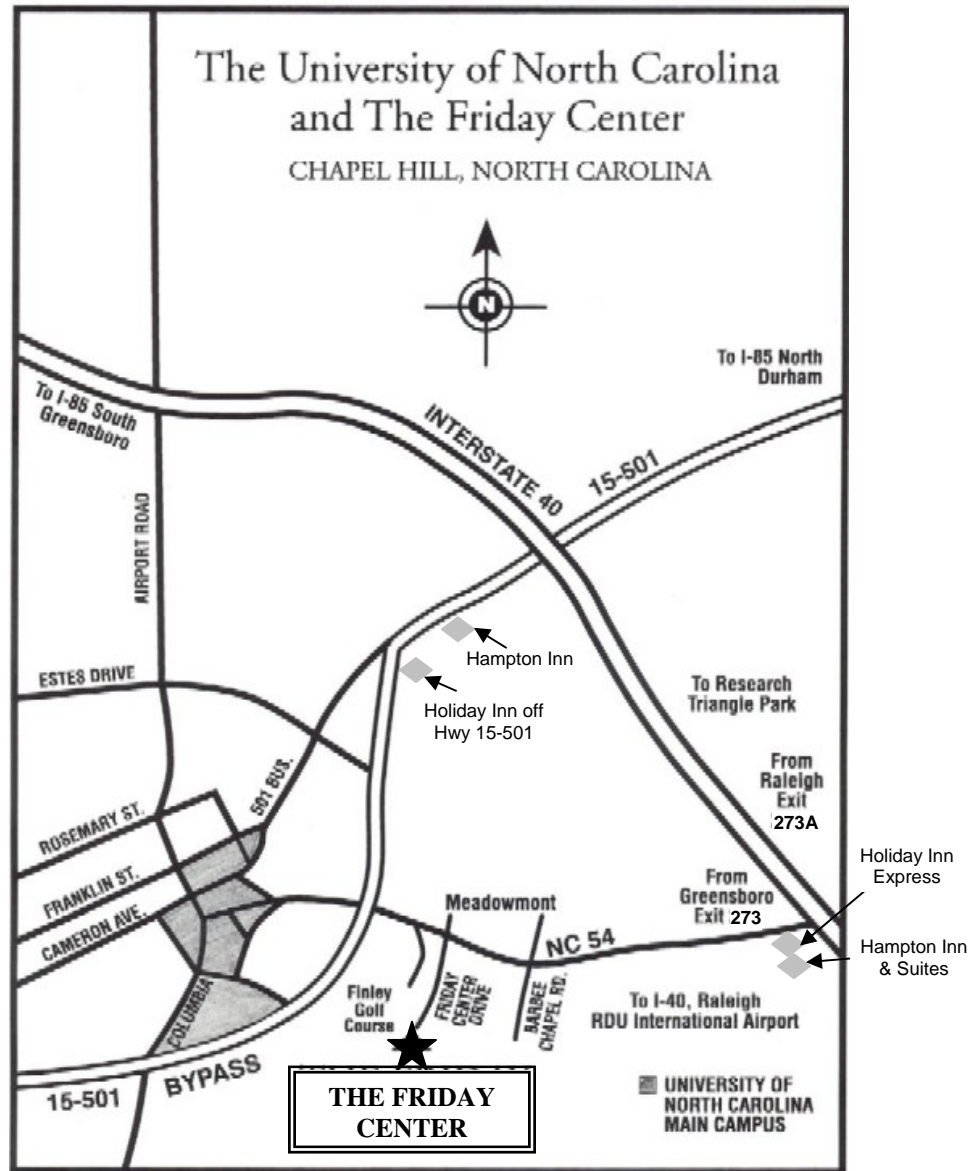

**From Raleigh, Wilmington, and points East:**  
Take I-40 West to **Exit 273A** (Hwy 54 West to Chapel Hill). The exit ramp will swing you around onto Hwy 54 without stopping. Continue on Highway 54 for almost two miles and turn left at the light for Friday Center Drive.

**From UNC-CH campus:**  
Take Highway 54 (Raleigh Road) East 2.5 miles, then turn right at the light for Friday Center Drive.

### **PARKING:**

Take the **second** drive on the right into the visitor parking lot. No parking permit is required. Be careful not to park in UNC's Park and Ride Lot. Enter through the main doors of the Friday Center and look for signs directing you to the World View registration table.