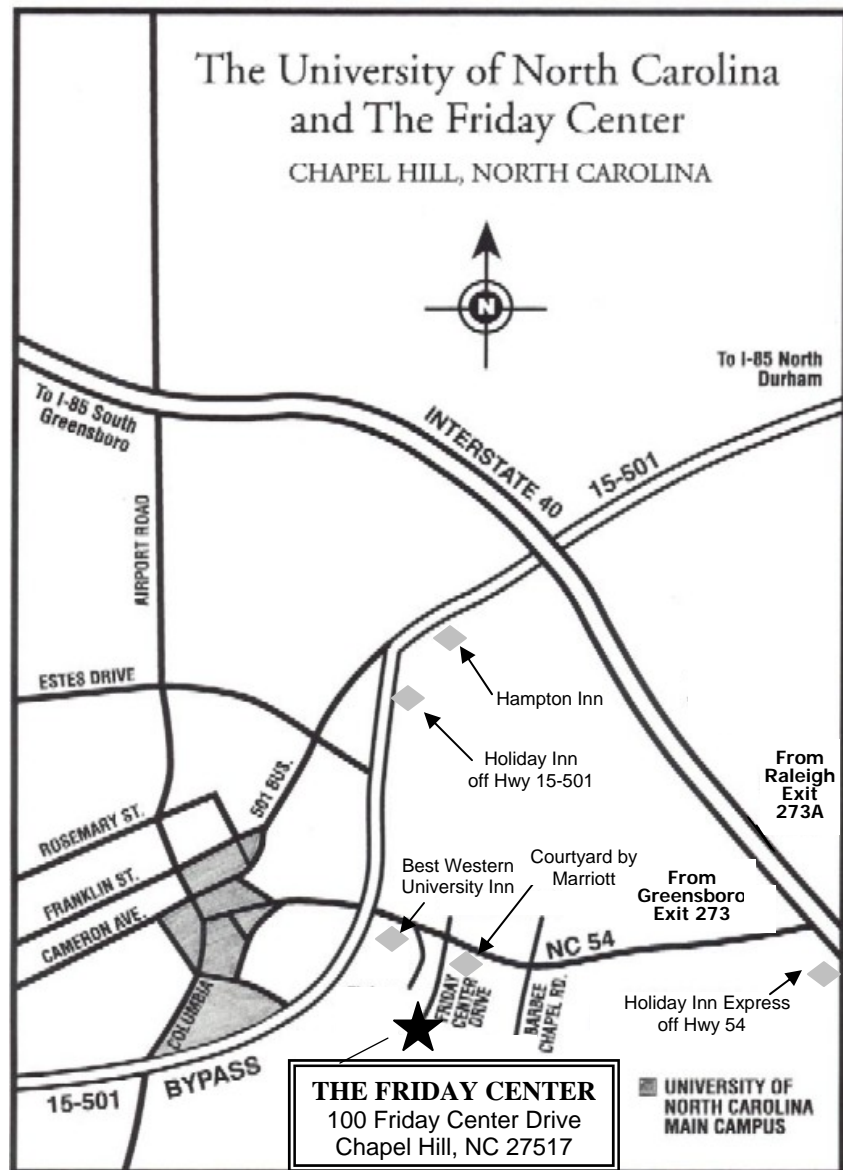

World View March 2007 Seminars
March 27-28: Latin America and North Carolina
March 28-29: Teaching and Learning about South Asia

DIRECTIONS & PARKING

From Winston-Salem, Greensboro, and points West: Take I-40 East to Exit 273 (Hwy 54 West/Chapel Hill). Turn right at the end of the ramp onto Hwy 54.

From Raleigh, Wilmington, and points East: Take I-40 West to Exit 273A (Hwy 54 West/Chapel Hill). The exit ramp will swing you around onto Hwy 54 without stopping.

Continue on Highway 54 for almost two miles and turn left at the light for Friday Center Drive. Take the **second** drive on the right into the visitor parking lot. No parking permit is required. Be careful not to park in UNC's Park and Ride Lot. Enter through the main doors of the Friday Center and look for signs directing you to the World View registration table.