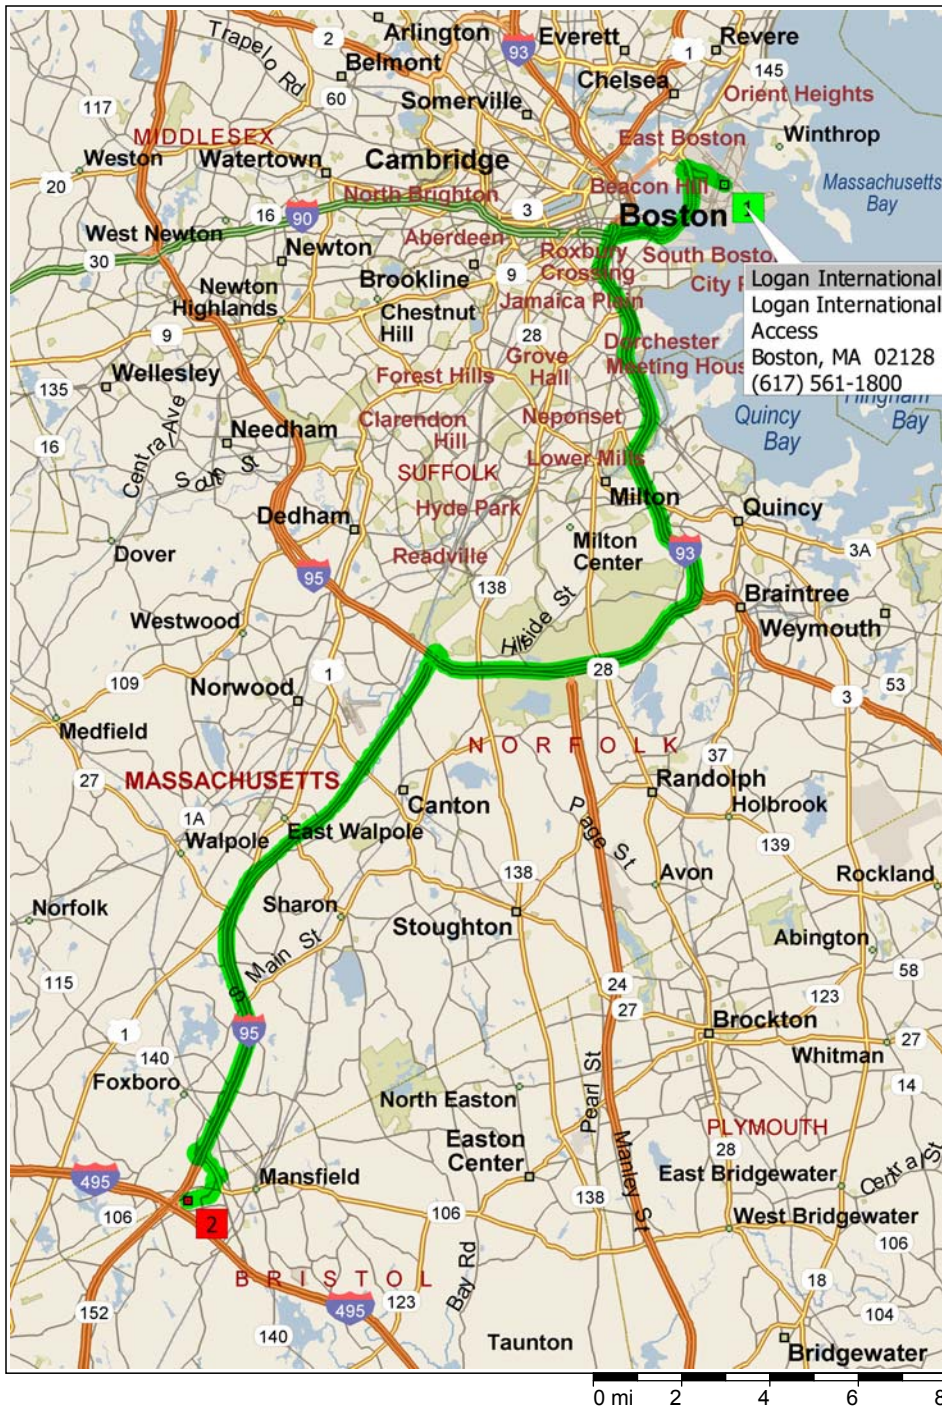

Logan International Airport to 31 Hampshire St, Mansfield, MA 02048

35.9 miles; 42 minutes

Logan International Airport
Logan International Airport
Access
Boston, MA 02128
(617) 561-1800

9:00 AM	0.0 mi	1 Depart Logan International Airport [Logan International Airport Access, Boston, MA 02128, (617) 561-1800] on Local road(s) (West) for 0.4 mi
9:01 AM	0.4 mi	Turn RIGHT (North) onto Terminal C Arrivals, then immediately bear LEFT (West) onto Airport Exit/Central Parking for 153 yds
9:02 AM	0.5 mi	Merge onto Airport Exit for 0.8 ...
9:04 AM	1.3 mi	Keep STRAIGHT onto Ramp for 153 y...
9:04 AM	1.4 mi	Merge onto I-90 [Mass Pike] for 2.6 mi
9:07 AM	4.0 mi	At exit 23, take Ramp (RIGHT) onto I-93 [US-1] for 15.9 mi towards I-93
9:24 AM	19.8 mi	At exit 1, take Ramp (RIGHT) onto I-95 for 13.9 mi towards I-95 / Providence RI
9:38 AM	33.8 mi	At exit 7A, take Ramp (RIGHT) onto SR-140 [Commerc... St] for 1.0 mi towards RT-140 / Mansfield
9:39 AM	34.8 mi	Turn LEFT (East) onto Forbes Blvd for 131 y...
9:40 AM	34.9 mi	Turn LEFT to stay on Forbes Blvd for 0.8 mi
9:41 AM	35.6 mi	Bear RIGHT (West) onto Cabot Blvd for 0.3 mi
9:42 AM	35.9 mi	2 Arrive 31 Hampshire St, Mansfield, MA 020...