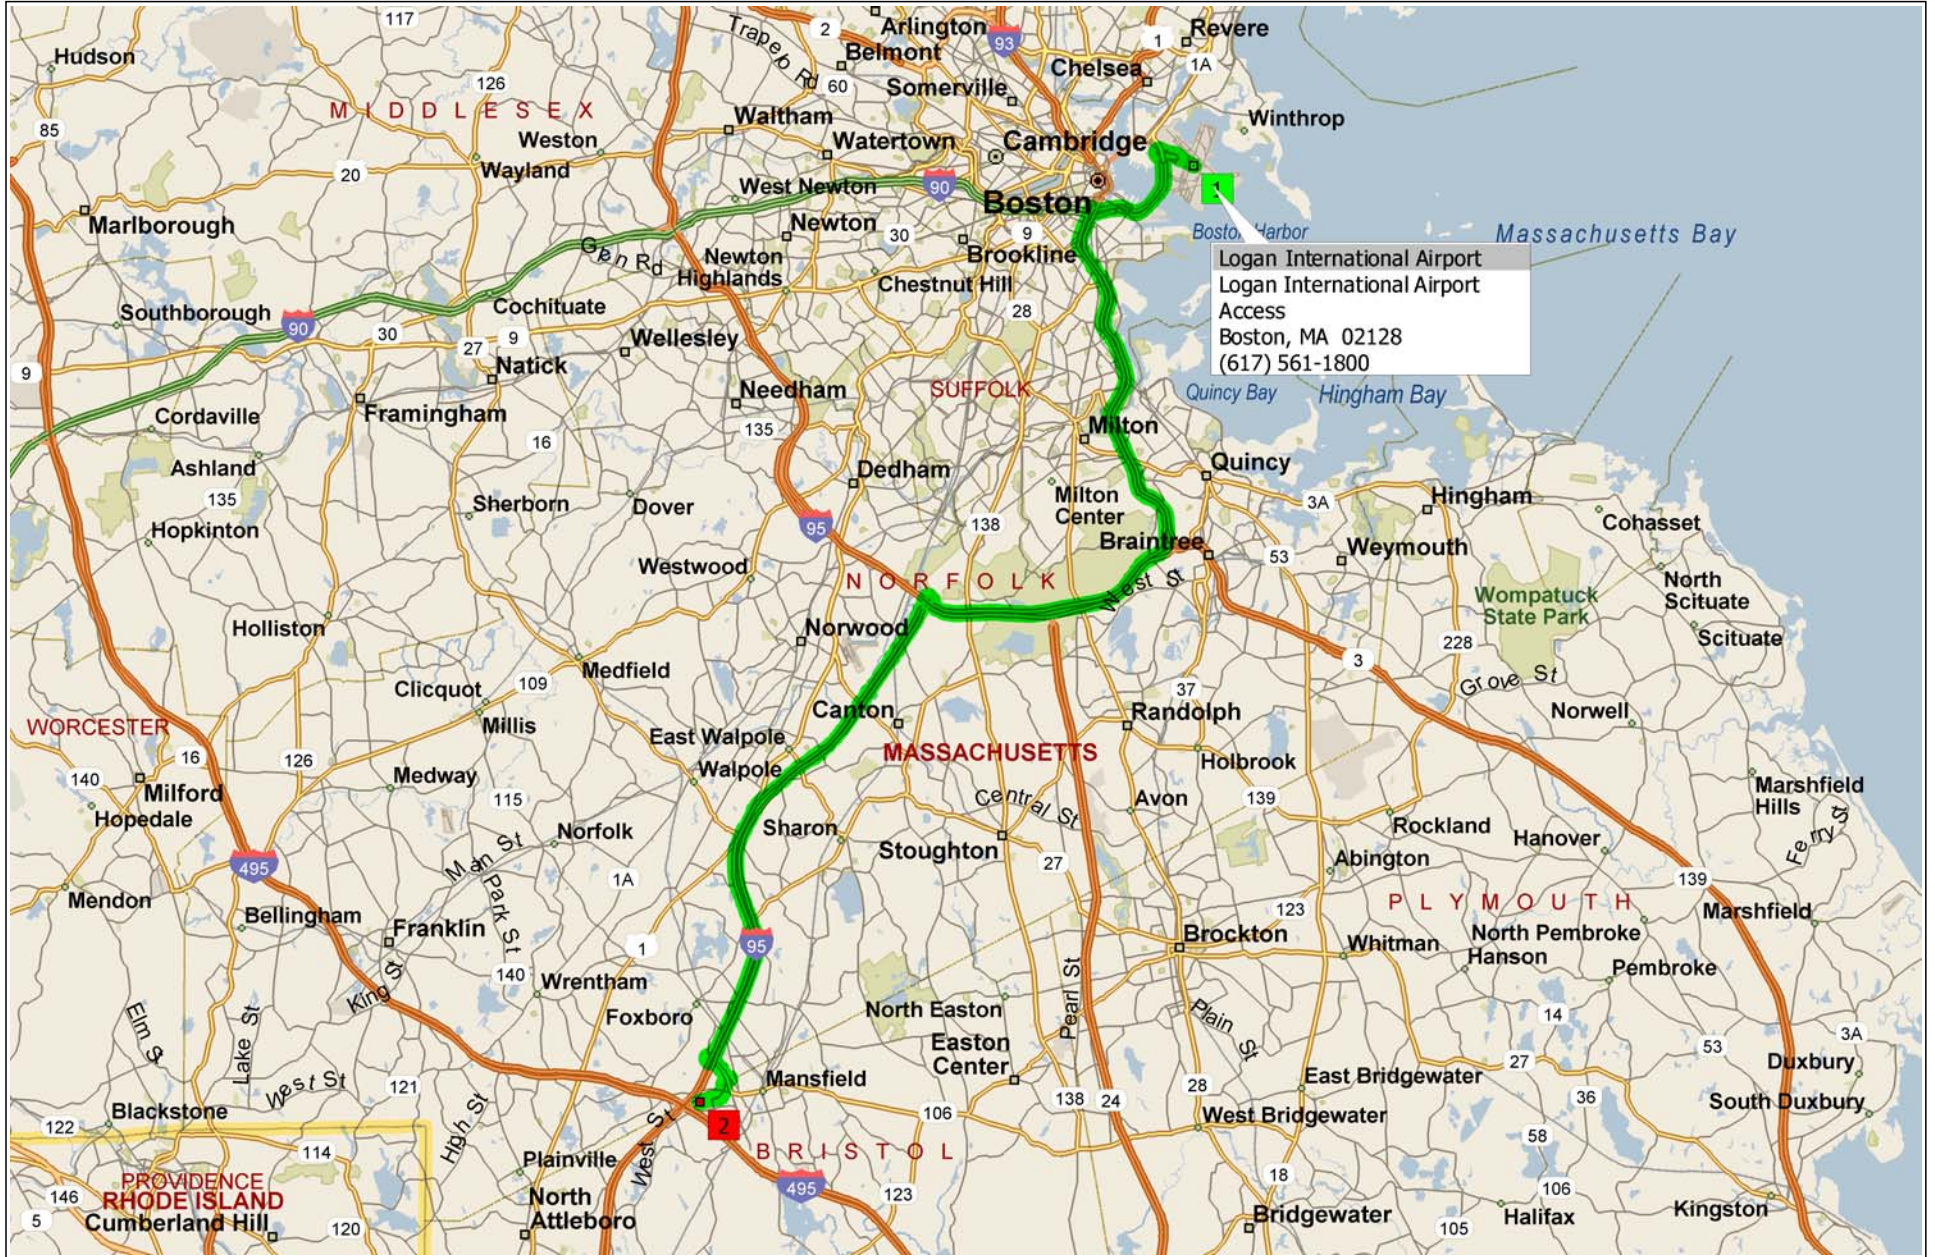

Logan International Airport to 31 Hampshire St, Mansfield, MA 02048

35.9 miles; 42 minutes

Logan International Airport
Logan International Airport
Access
Boston, MA 02128
(617) 561-1800

9:00 AM	0.0 mi	1 Depart Logan International Airport [Logan International Airport Access, Boston, MA 02128, (617) 561-1800] on Local road(s) (West) for 0.4 mi
9:01 AM	0.4 mi	Turn RIGHT (North) onto Terminal C Arrivals, then immediately bear LEFT (West) onto Airport Exit/Central Parking for 153 yds
9:02 AM	0.5 mi	Merge onto Airport Exit for 0.8 ...
9:04 AM	1.3 mi	Keep STRAIGHT onto Ramp for 153 y...
9:04 AM	1.4 mi	Merge onto I-90 [Mass Pike] for 2.6 mi
9:07 AM	4.0 mi	At exit 23, take Ramp (RIGHT) onto I-93 [US-1] for 15.9 mi towards I-93
9:24 AM	19.8 mi	At exit 1, take Ramp (RIGHT) onto I-95 for 13.9 mi towards I-95 / Providence RI
9:38 AM	33.8 mi	At exit 7A, take Ramp (RIGHT) onto SR-140 [Commerc... St] for 1.0 mi towards RT-140 / Mansfield
9:39 AM	34.8 mi	Turn LEFT (East) onto Forbes Blvd for 131 y...
9:40 AM	34.9 mi	Turn LEFT to stay on Forbes Blvd for 0.8 mi
9:41 AM	35.6 mi	Bear RIGHT (West) onto Cabot Blvd for 0.3 mi
9:42 AM	35.9 mi	2 Arrive 31 Hampshire St, Mansfield, MA 020...