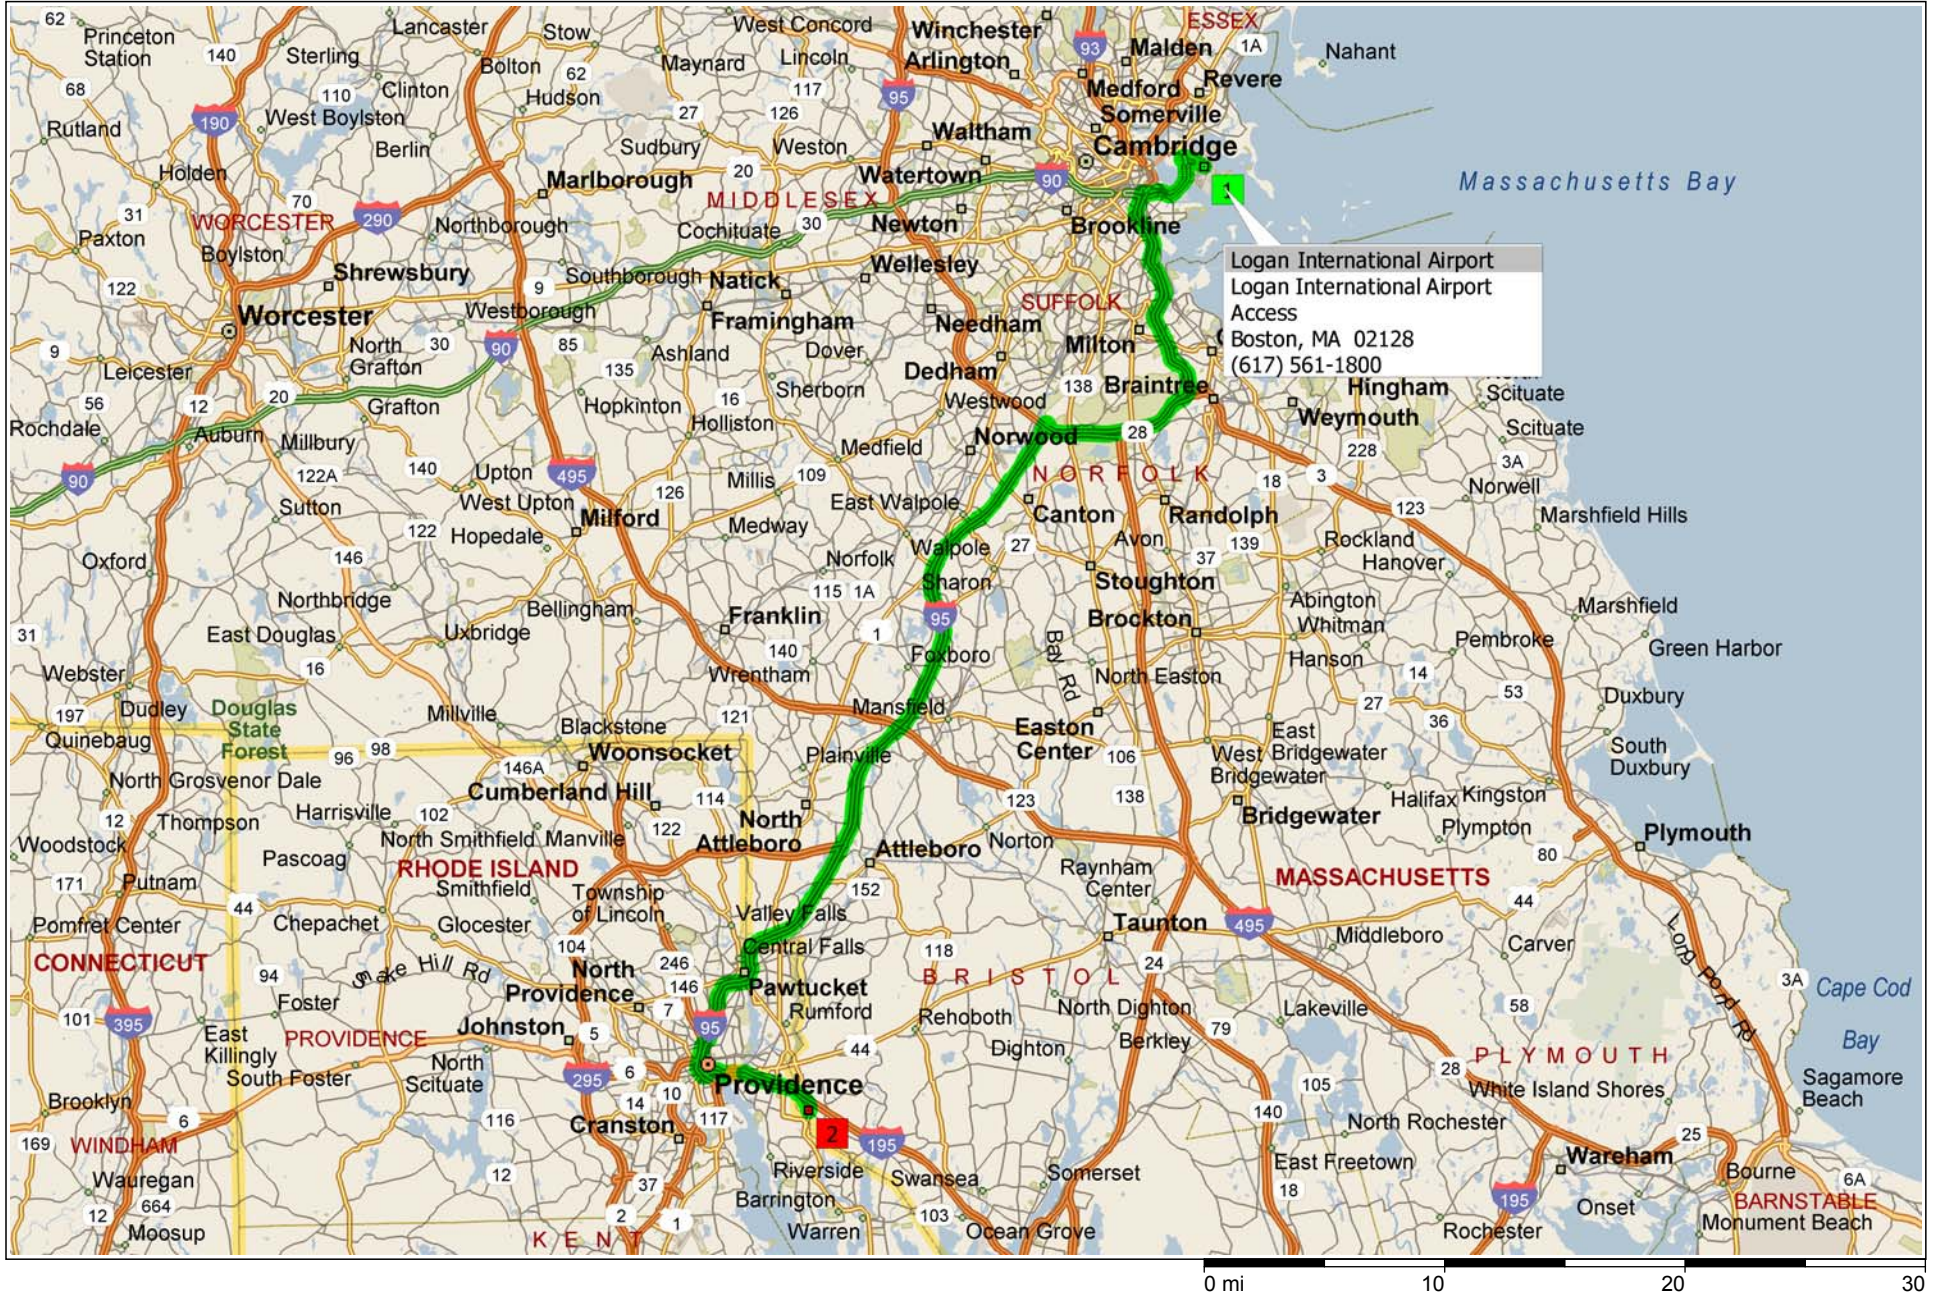

Logan International Airport to 341 Highland Ave, Seekonk, MA 02771

58.5 miles; 1 hour, 4 minutes

- 9:00 AM 0.0 mi **1** Depart Logan International Airport [Logan International Airport Access, Boston, MA 02128, (617) 561-1800] on Local road(s) (West) for 0.4 mi
- 9:01 AM 0.4 mi Turn RIGHT (North) onto Terminal C Arrivals, then immediately bear LEFT (West) onto Airport Exit/Central Parking for 153 yds
- 9:02 AM 0.5 mi Merge onto Airport Exit for 0.8 ...
- 9:04 AM 1.3 mi Keep STRAIGHT onto Ramp for 153 y...
- 9:04 AM 1.4 mi Merge onto I-90 [Mass Pike] for 2.6 mi
- 9:07 AM 4.0 mi At exit 23, take Ramp (RIGHT) onto I-93 [US-1] for 15.9 mi towards I-93
- 9:24 AM 19.8 mi At exit 1, take Ramp (RIGHT) onto I-95 for 33.3 mi towards I-95 / Providence RI
- 9:49 AM 46.7 mi Entering Rhode Island
- 9:57 AM 53.2 mi At exit 20, take Ramp (LEFT) onto I-195 [US-6] for 4.6 mi towards I-195 / US-6 / Cape Cod
 Bridge work in Providence (EB) (December 1, 2004 - June 30, 2009)
- 10:02 AM 57.5 mi Entering Massachusetts
- 10:02 AM 57.8 mi At exit 1, turn RIGHT onto Ramp for 0.3 mi towar... RT-114A / Seekonk / Barrington R.I.
- 10:03 AM 58.2 mi Take Ramp (RIGHT) onto SR-114A [Fall River Ave] for 0.3 mi towards RT-114A / S. Seekonk / Barrington R.I.
- 10:03 AM 58.5 mi Turn RIGHT (North-West) onto US-6 [Highland Ave] for 43 yds
- 10:04 AM 58.5 mi **2** Arrive 341 Highland Ave, Seekonk, MA 027...