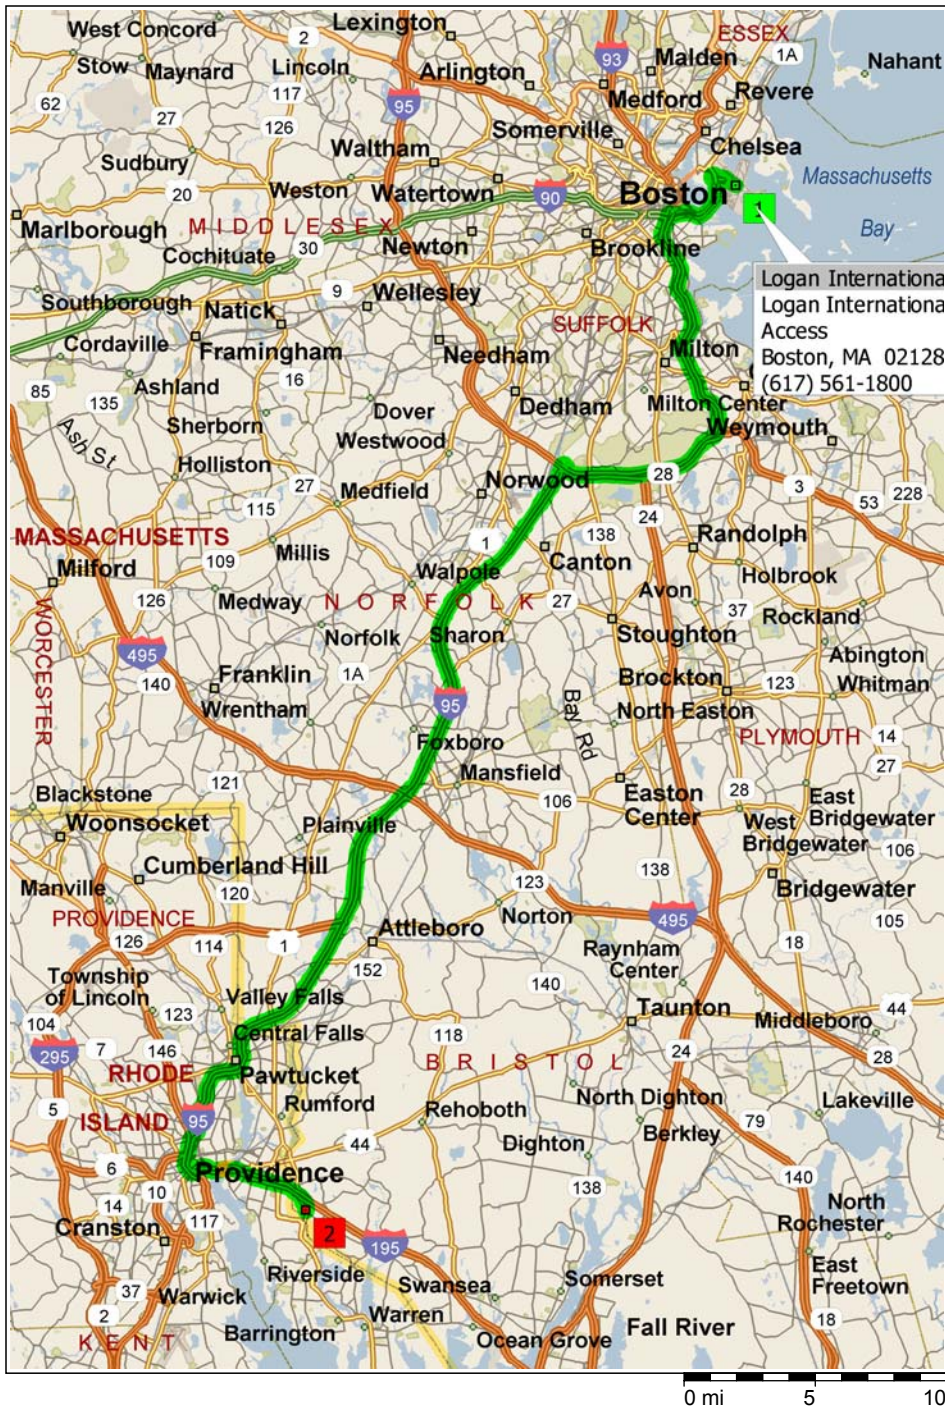

Logan International Airport to 341 Highland Ave, Seekonk, MA 02771

58.5 miles; 1 hour, 4 minutes

- 9:00 AM 0.0 mi **1** Depart Logan International Airport [Logan International Airport Access, Boston, MA 02128, (617) 561-1800] on Local road(s) (West) for 0.4 mi
- 9:01 AM 0.4 mi Turn RIGHT (North) onto Terminal C Arrivals, then immediately bear LEFT (West) onto Airport Exit/Central Parking for 153 yds
- 9:02 AM 0.5 mi Merge onto Airport Exit for 0.8 ...
- 9:04 AM 1.3 mi Keep STRAIGHT onto Ramp for 153 y...
- 9:04 AM 1.4 mi Merge onto I-90 [Mass Pike] for 2.6 mi
- 9:07 AM 4.0 mi At exit 23, take Ramp (RIGHT) onto I-93 [US-1] for 15.9 mi towards I-93
- 9:24 AM 19.8 mi At exit 1, take Ramp (RIGHT) onto I-95 for 33.3 mi towards I-95 / Providence RI
- 9:49 AM 46.7 mi Entering Rhode Island
- 9:57 AM 53.2 mi At exit 20, take Ramp (LEFT) onto I-195 [US-6] for 4.6 mi towards I-195 / US-6 / Cape Cod
 Bridge work in Providence (EB) (December 1, 2004 - June 30, 2009)
- 10:02 AM 57.5 mi Entering Massachusetts
- 10:02 AM 57.8 mi At exit 1, turn RIGHT onto Ramp for 0.3 mi towar... RT-114A / Seekonk / Barrington R.I.
- 10:03 AM 58.2 mi Take Ramp (RIGHT) onto SR-114A [Fall River Ave] for 0.3 mi towards RT-114A / S. Seekonk / Barrington R.I.
- 10:03 AM 58.5 mi Turn RIGHT (North-West) onto US-6 [Highland Ave] for 43 yds
- 10:04 AM 58.5 mi **2** Arrive 341 Highland Ave, Seekonk, MA 027...