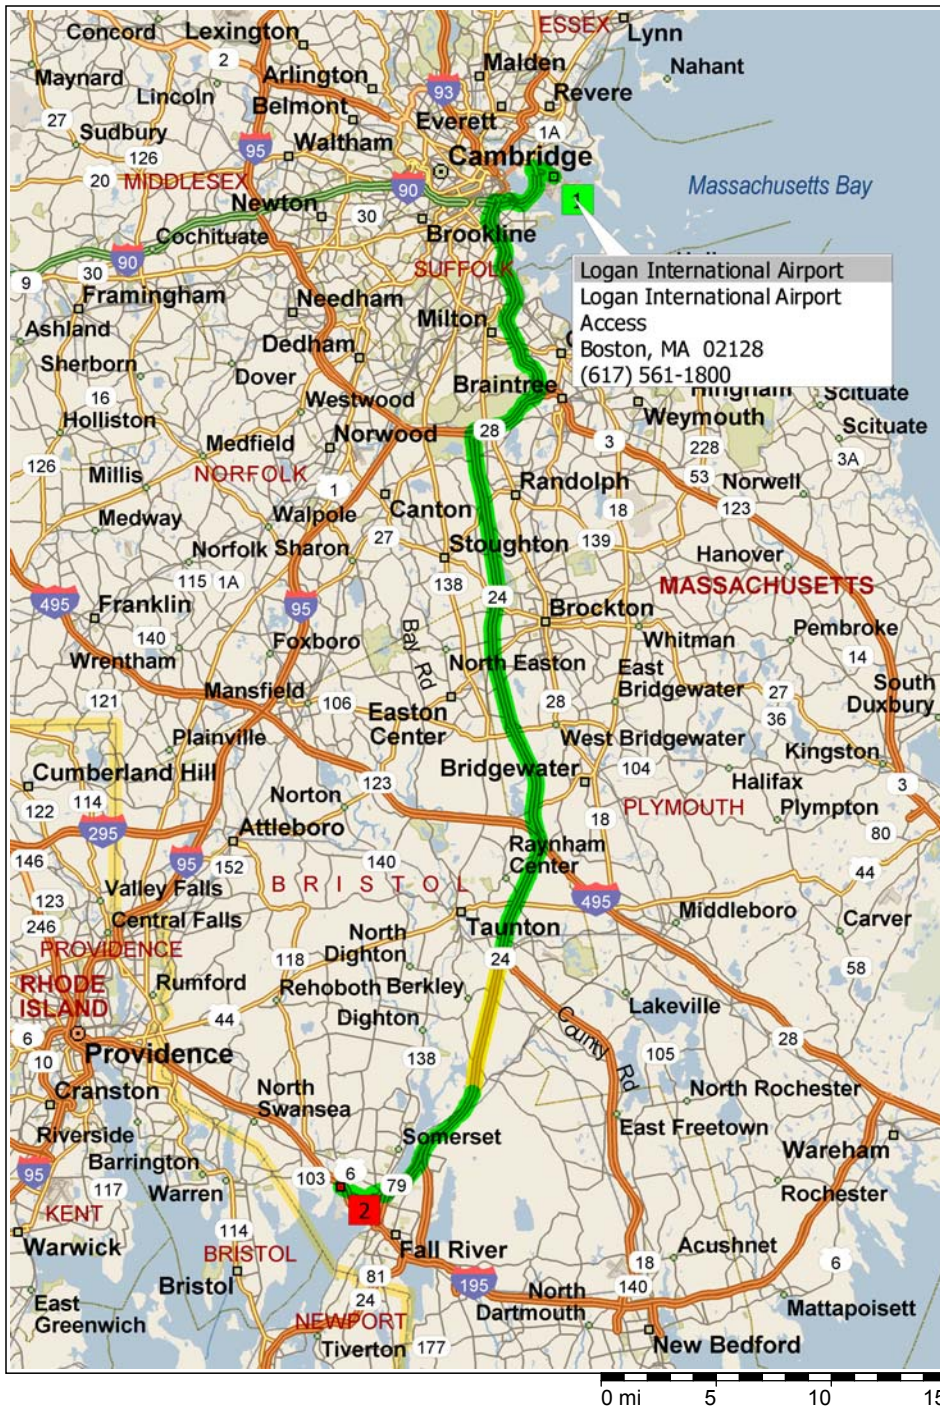

Logan International Airport to 1878 Wilbur Ave, Somerset, MA 02725

55.1 miles; 56 minutes

9:00 AM	0.0 mi	1 Depart Logan International Airport [Logan International Airport Access, Boston, MA 02128, (617) 561-1800] on Local road(s) (West) for 0.4 mi
9:01 AM	0.4 mi	Turn RIGHT (North) onto Terminal C Arrivals, then immediately bear LEFT (West) onto Airport Exit/Central Parking for 153 yds
9:02 AM	0.5 mi	Merge onto Airport Exit for 0.8 ...
9:04 AM	1.3 mi	Keep STRAIGHT onto Ramp for 153 y...
9:04 AM	1.4 mi	Merge onto I-90 [Mass Pike] for 2.6 mi
9:07 AM	4.0 mi	At exit 23, take Ramp (RIGHT) onto I-93 [US-1] for 12.7 mi towards I-93
9:20 AM	16.7 mi	At exit 4, take Ramp (LEFT) onto SR-24 [Amvets Memorial Hwy] for 33.5 mi towards RT-24 / Brockt... Resurfacing between Freetown and Taunton (SB) (August 16, 2005 - May 31, 2006)
9:49 AM	50.1 mi	At exit 7, take Ramp (RIGHT) onto SR-79 for 2.4 mi towards RT-79 / N. Fall River / Somerset
9:51 AM	52.5 mi	Turn RIGHT onto Ramp for 0.2 mi towards US-6 / RT-1... / Davol St. / Somerset
9:51 AM	52.7 mi	Keep RIGHT to stay on Ramp for 98 yds towards US-6 / RT-138 / Somerset / Swansea
9:51 AM	52.8 mi	Bear RIGHT (North-West) onto US-6 [SR-138] for 0.3 mi
9:52 AM	53.1 mi	Turn LEFT (South-West) onto SR-103 [Riverside Ave] for 0.2 mi
9:53 AM	53.3 mi	Turn RIGHT (North) onto SR-103 for 43 yds
9:53 AM	53.3 mi	Bear RIGHT (West) onto SR-103 [Wilbur Ave] for 1.8 mi
9:56 AM	55.1 mi	2 Arrive 1878 Wilbur Ave, Somerset, MA 027...