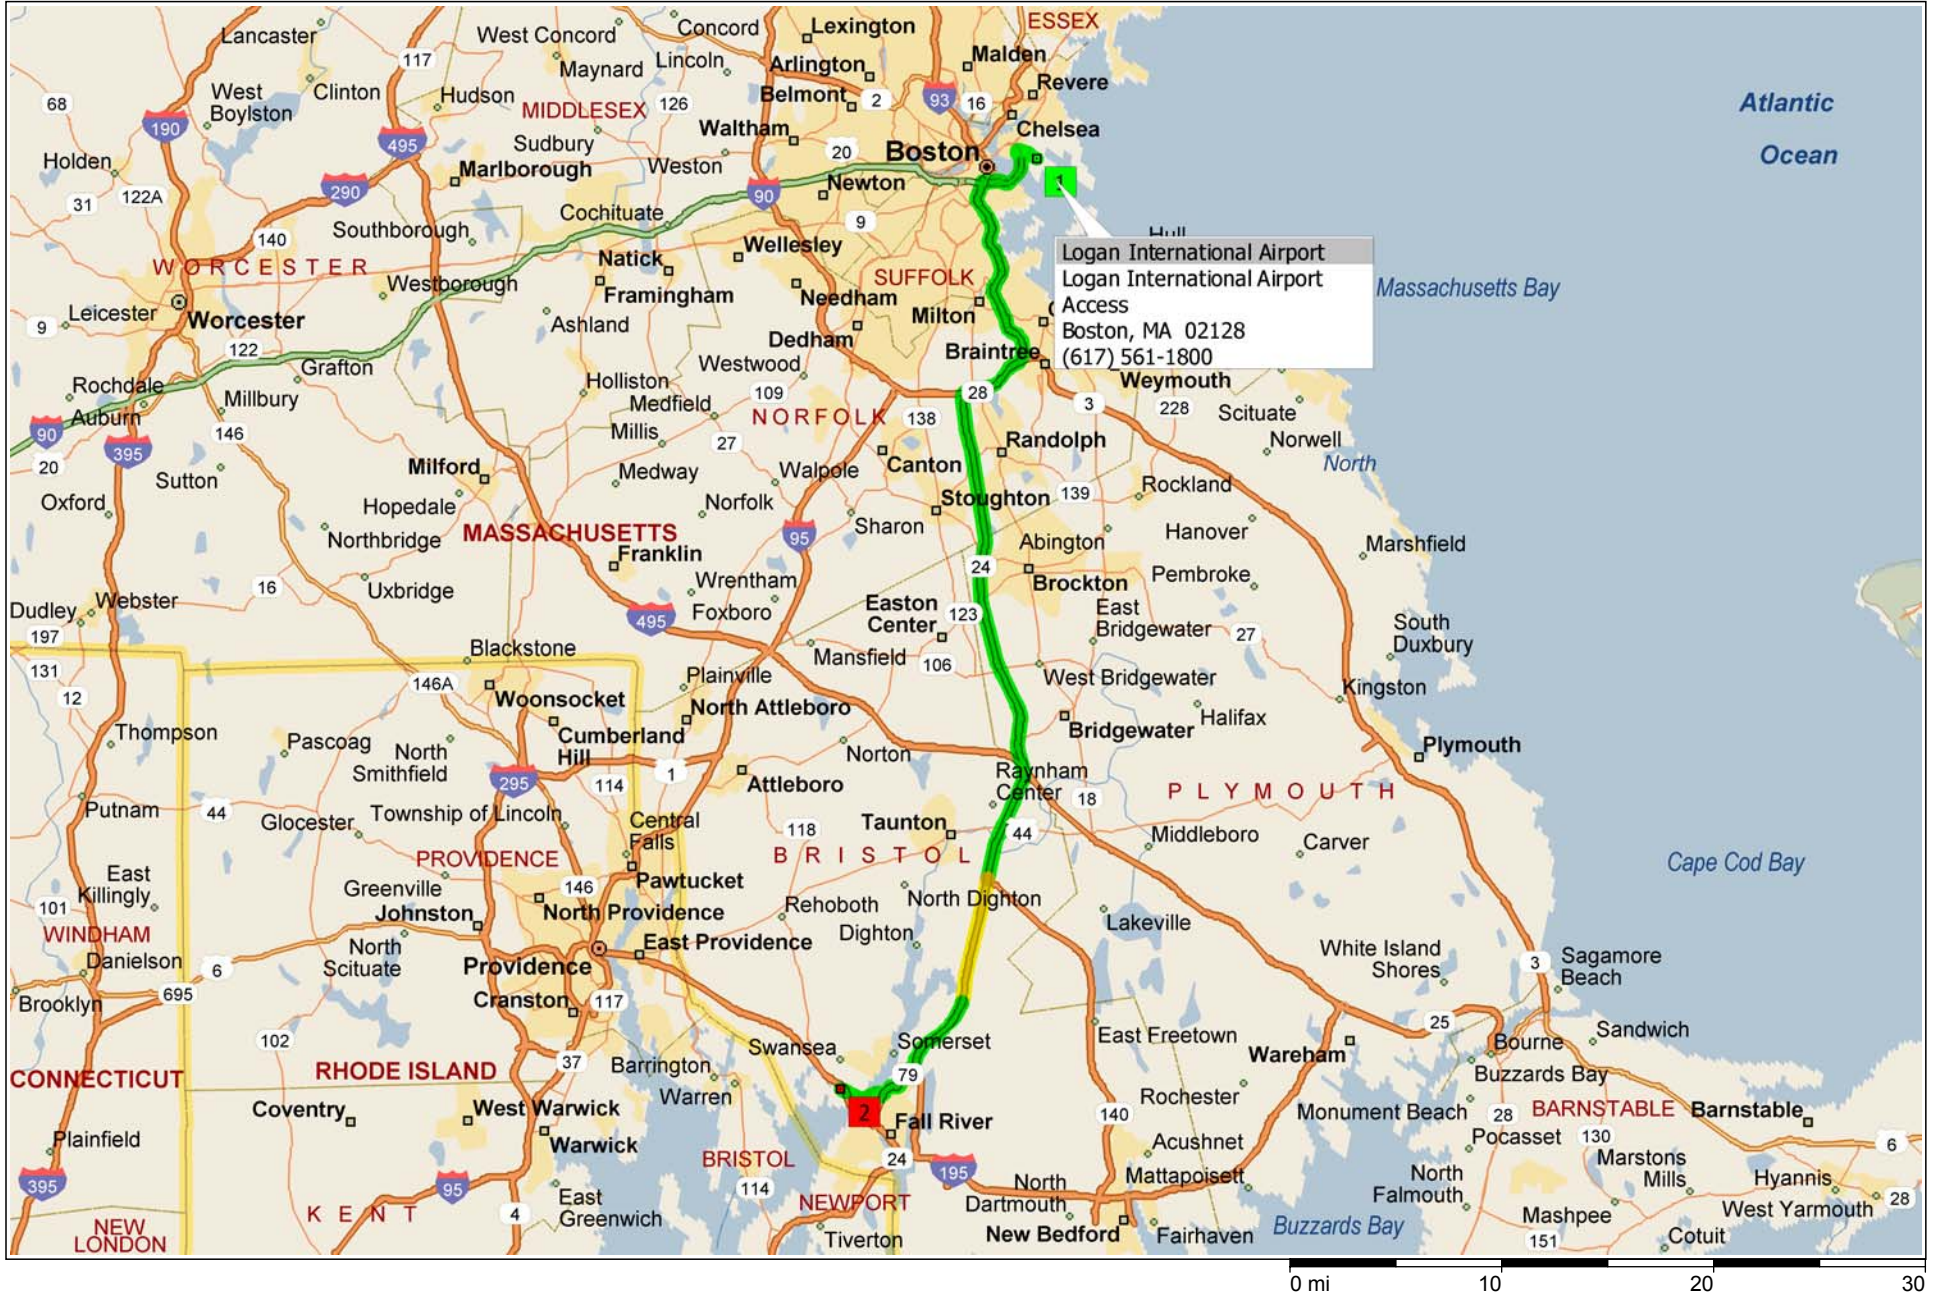

Logan International Airport to 1878 Wilbur Ave, Somerset, MA 02725

55.1 miles; 56 minutes

9:00 AM	0.0 mi	1 Depart Logan International Airport [Logan International Airport Access, Boston, MA 02128, (617) 561-1800] on Local road(s) (West) for 0.4 mi
9:01 AM	0.4 mi	Turn RIGHT (North) onto Terminal C Arrivals, then immediately bear LEFT (West) onto Airport Exit/Central Parking for 153 yds
9:02 AM	0.5 mi	Merge onto Airport Exit for 0.8 ...
9:04 AM	1.3 mi	Keep STRAIGHT onto Ramp for 153 y...
9:04 AM	1.4 mi	Merge onto I-90 [Mass Pike] for 2.6 mi
9:07 AM	4.0 mi	At exit 23, take Ramp (RIGHT) onto I-93 [US-1] for 12.7 mi towards I-93
9:20 AM	16.7 mi	At exit 4, take Ramp (LEFT) onto SR-24 [Amvets Memorial Hwy] for 33.5 mi towards RT-24 / Brockt... Resurfacing between Freetown and Taunton (SB) (August 16, 2005 - May 31, 2006)
9:49 AM	50.1 mi	At exit 7, take Ramp (RIGHT) onto SR-79 for 2.4 mi towards RT-79 / N. Fall River / Somerset
9:51 AM	52.5 mi	Turn RIGHT onto Ramp for 0.2 mi towards US-6 / RT-1... / Davol St. / Somerset
9:51 AM	52.7 mi	Keep RIGHT to stay on Ramp for 98 yds towards US-6 / RT-138 / Somerset / Swansea
9:51 AM	52.8 mi	Bear RIGHT (North-West) onto US-6 [SR-138] for 0.3 mi
9:52 AM	53.1 mi	Turn LEFT (South-West) onto SR-103 [Riverside Ave] for 0.2 mi
9:53 AM	53.3 mi	Turn RIGHT (North) onto SR-103 for 43 yds
9:53 AM	53.3 mi	Bear RIGHT (West) onto SR-103 [Wilbur Ave] for 1.8 mi
9:56 AM	55.1 mi	2 Arrive 1878 Wilbur Ave, Somerset, MA 027...