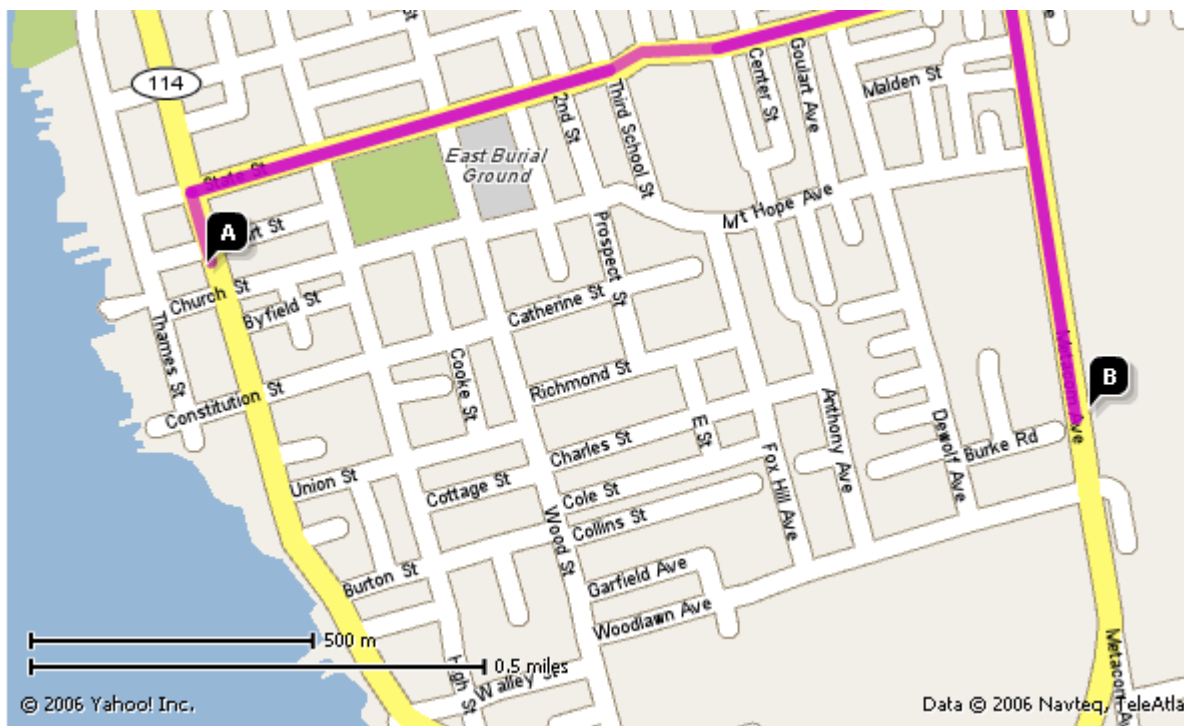

**YAHOO!** DRIVING DIRECTIONS

Text & Map | [Text Only](#)

**A St Michaels Episcopal Church(401) 253-7717**  
**399 Hope St, bristol, RI**

1. Start at **399 HOPE ST[RI-114], BRISTOL** going toward **COURT ST,JOHN ST - go 0.1 mi**
2. Turn **R** on **STATE ST - go 0.9 mi**
3. Turn **R** on **METACOM AVE[RI-136] - go 0.5 mi**
4. Arrive at **250 METACOM AVE, BRISTOL**, on the **L**

Distance: 1.5 miles, Travel Time: 3 mins

**B Mount Hope Farm(401) 254-1745**  
**250 Metacom Avenue, Bristol, RI**

Total Distance: 1.5 miles, Total Travel Time: 3 mins

When using any driving directions or map, it's a good idea to do a reality check and make sure the road still exists, watch out for construction, and follow all traffic safety precautions. This is only to be used as an aid in planning.