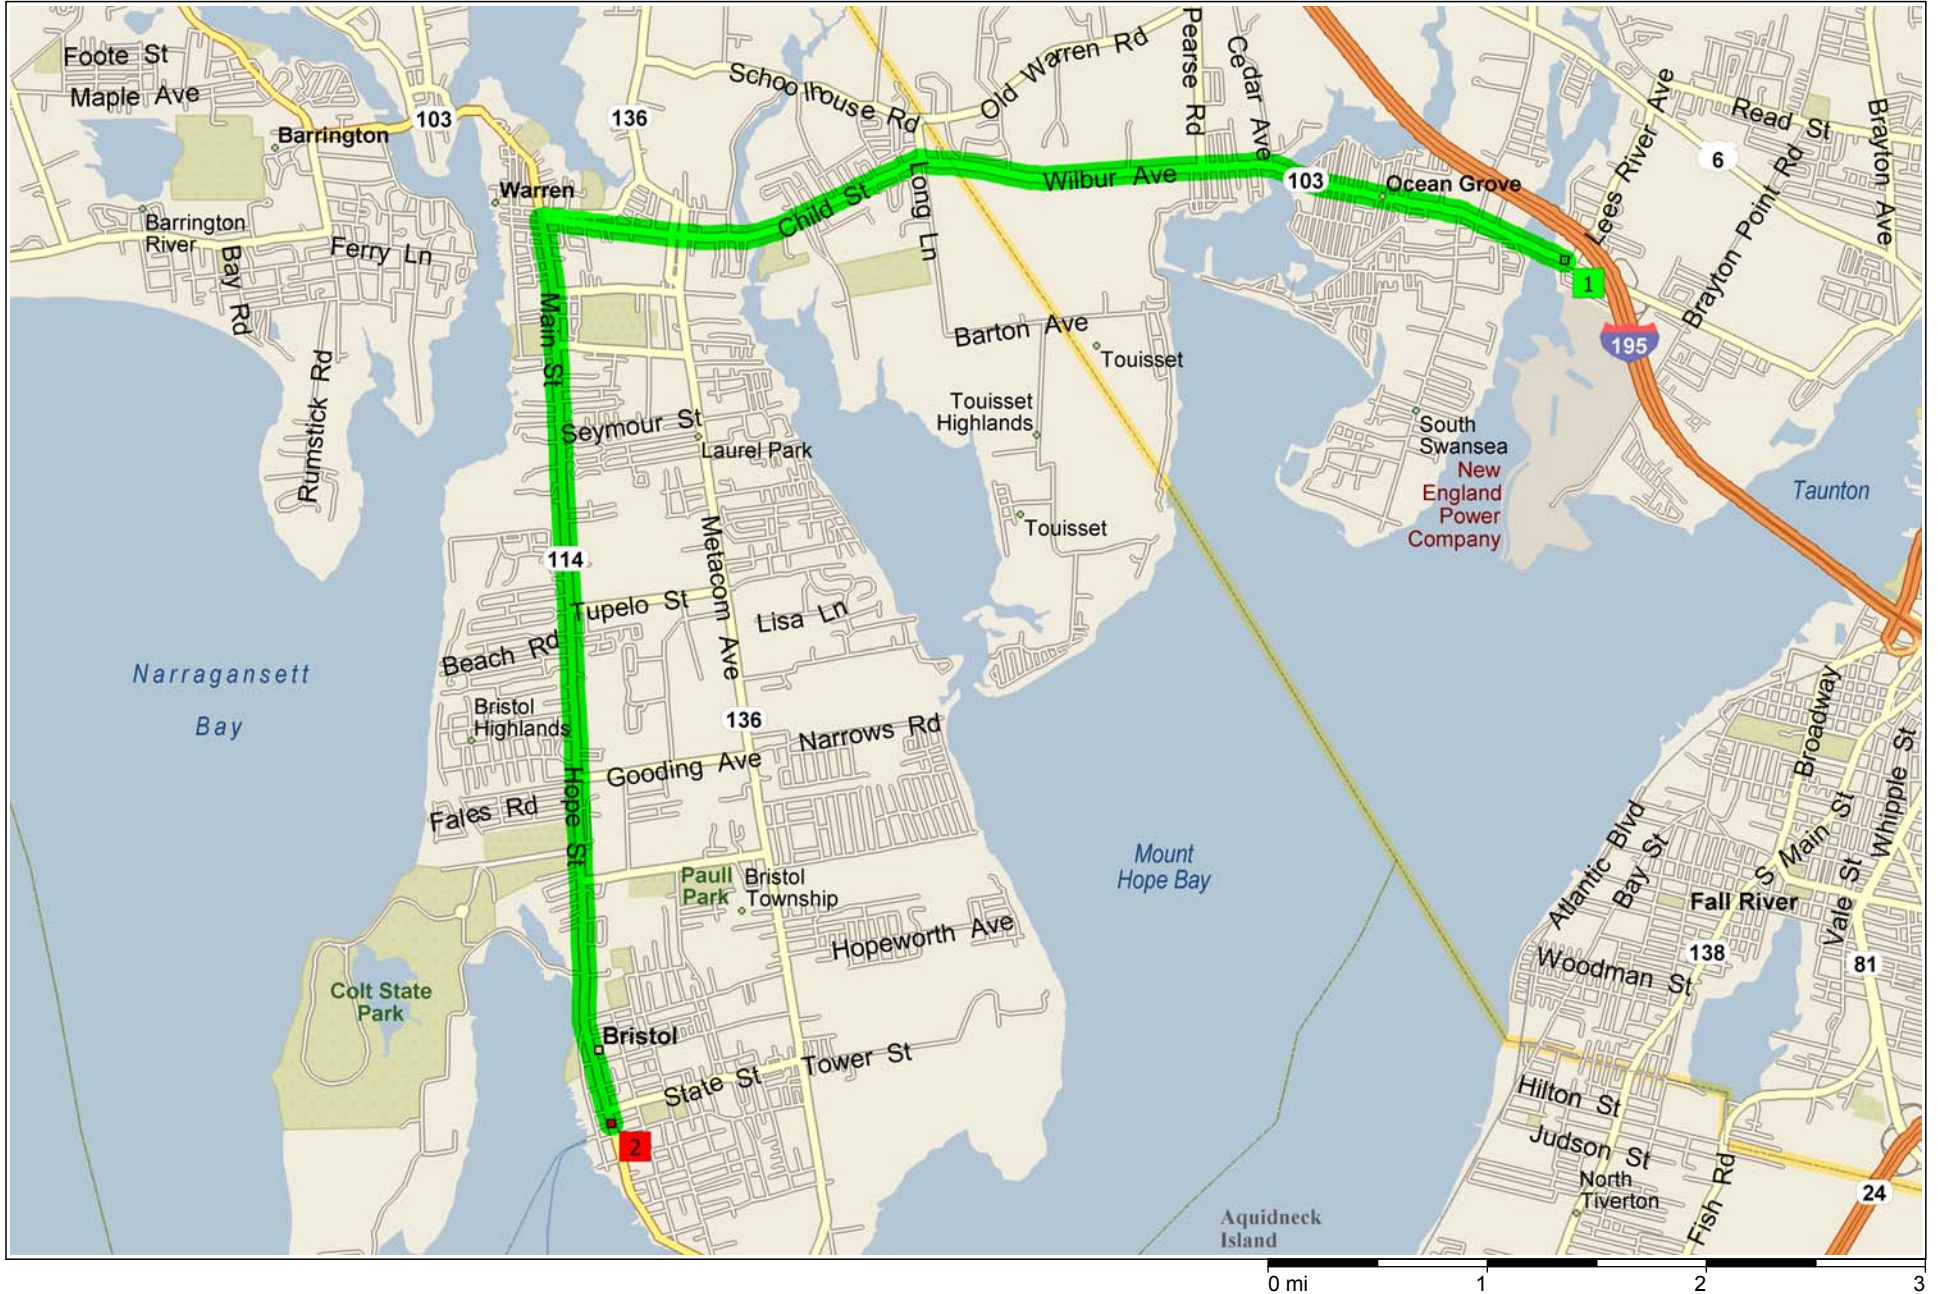

# 1878 Wilbur Ave, Somerset, MA 02725 to 399 Hope St, Bristol, RI 02809

9.1 miles; 16 minutes

9:00 AM	0.0 mi	<b>1</b> Depart 1878 Wilbur Ave, Somerset, MA 02725 on SR-103 [Wilbur Ave] (West) for 3.1 mi
9:04 AM	2.9 mi	Entering Rhode Island
9:04 AM	3.1 mi	Keep STRAIGHT onto SR-103 [Child St] for 1.9 mi
9:07 AM	4.9 mi	Turn LEFT (South) onto SR-114 [Main St] for 4.2 mi
9:16 AM	9.1 mi	<b>2</b> Arrive 399 Hope St, Bristol, RI 028...