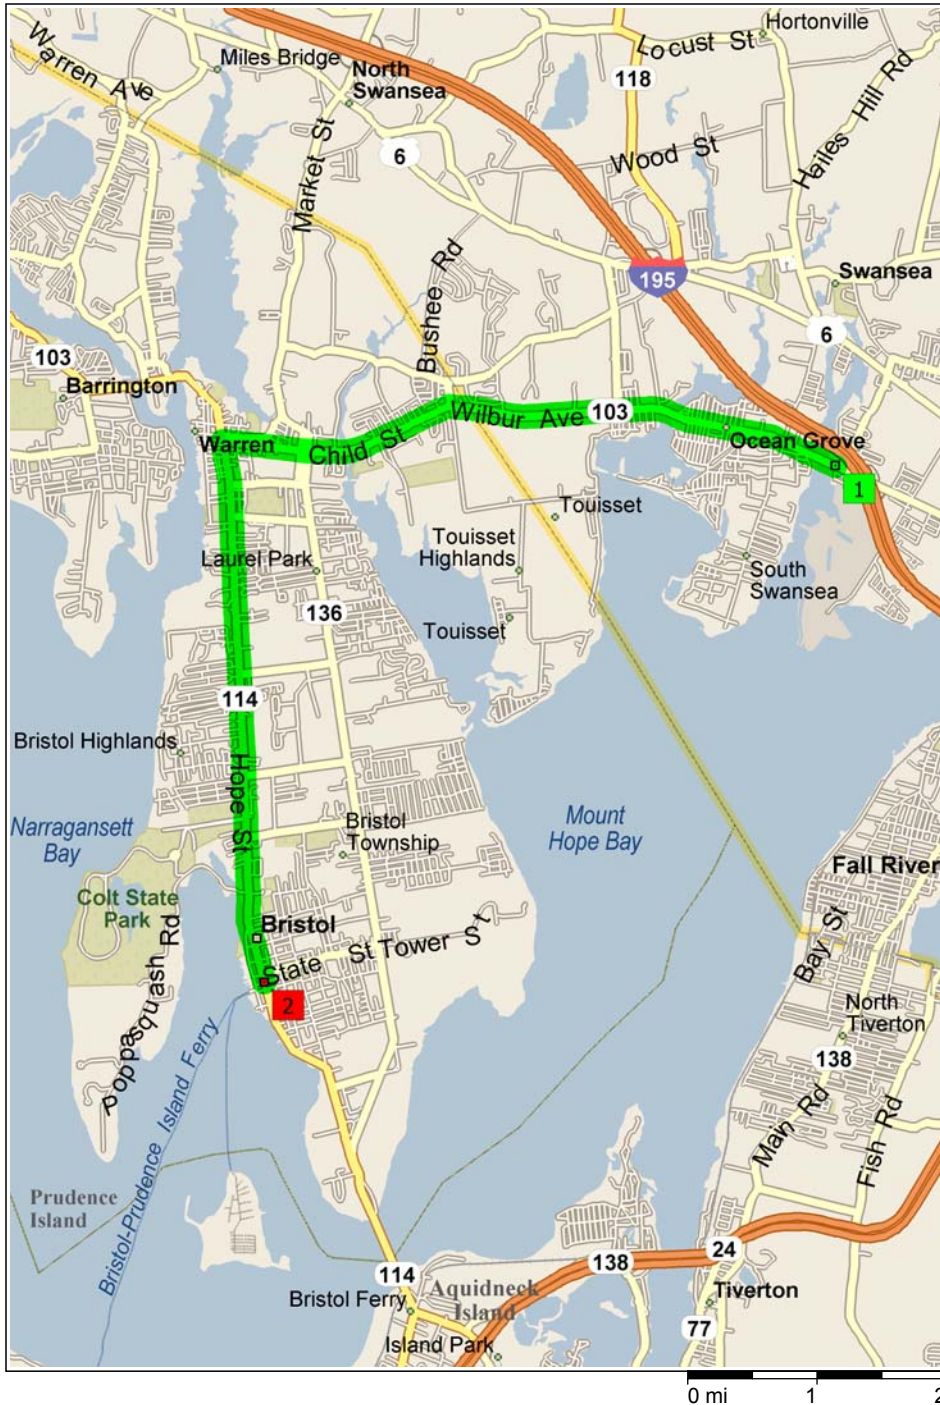

# 1878 Wilbur Ave, Somerset, MA 02725 to 399 Hope St, Bristol, RI 02809

9.1 miles; 16 minutes

9:00 AM	0.0 mi	<b>1</b> Depart 1878 Wilbur Ave, Somerset, MA 02725 on SR-103 [Wilbur Ave] (West) for 3.1 mi
9:04 AM	2.9 mi	Entering Rhode Island
9:04 AM	3.1 mi	Keep STRAIGHT onto SR-103 [Child St] for 1.9 mi
9:07 AM	4.9 mi	Turn LEFT (South) onto SR-114 [Main St] for 4.2 mi
9:16 AM	9.1 mi	<b>2</b> Arrive 399 Hope St, Bristol, RI 028...